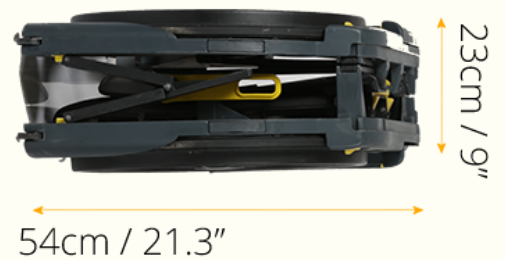

Sealara Wheelable Commode & Shower Chair

Waterproof & Compact Chair

The Sealara WheelAble Travel Commode is a self-propelling, lightweight, easily foldable, water resistant chair with a maneuver wheel system and a wheel lock for safety and security. It can be easily cleaned without any special products!

The design is robust, durable and compact with adjustable footrest and comes standard with arm rests.

Seatara Wheelable Commode & Shower Chair

Features

- All product components, including bearings and upholstery, are water-resistant.
- Can be used over top of a regular toilet (47cm high, 37 cm wide).
- Compact, weighing only 11.6 kg, comes in a wheeled carrying case.
- Seat width: 40 cm.
- Carrying case on wheels, marked with the universal wheelchair symbol for transportation by airplane.
- Push Up folding arm rest for comfortable seating for a lengthy time period.
- Maximum user weight: 100 kgs.