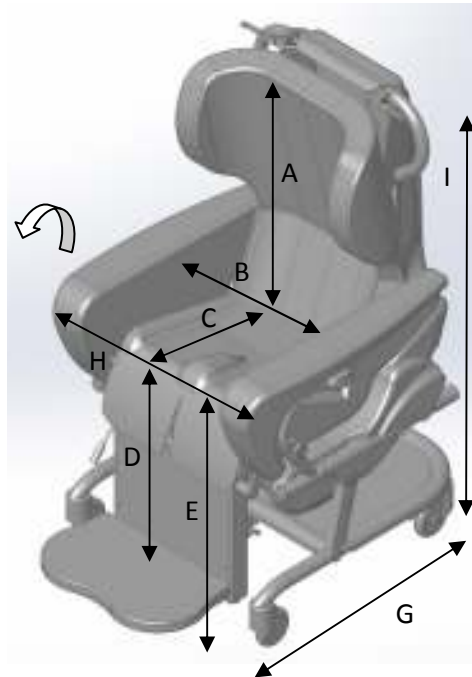

### Dimension Comparison chart

		SMALL TILTRITE	MEDIUM	LARGE
A) Backrest height	Standard	605-725*	750-950	750-950
	With wide seat	n/a	725-925	725-925
B) Seat width	Narrow arm	n/a	170-320	170-320
	Standard arm	180-280	315-455	315-455
	Wide arm	n/a	450-600	450-600
C) Seat Depth	With strap	250**-380	315**-520	315**-520
	With fingerform	235-380	325-520	325-520
D) Leg Length (with footrest)	Standard	230-400	235-460***	235-550***
E) Seat to floor height (full forward tilt)	Standard	430	580	655
	With wide seat	n/a	605	680
F) Tilt Range		+10°/-30°	+10°/-30°	+10°/-30°
G) Overall length (upright-reclined)		940-1580	1000-1700	1000-1900
H) Overall width		680	760	800
I) Overall height		1150	1250	1350

All dimensions in mm

\*with extended back as standard

\*\*with wedge fitted. Increase this by 75mm without wedge (50mm for small tilt)

\*\*\*with wide seat fitted. Reduce this by 25mm for standard seat