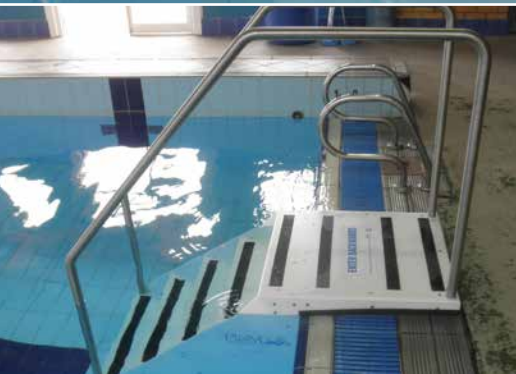

PLATYPUS POOL STEPS

Open your pool to everyone

Swimmers of all types benefit from the innovative design of the Platypus Pool Steps - elderly, arthritic, expectant mothers, young learners or anyone who is uncomfortable with, or has difficulty using traditional vertical swimming pool ladders.

The Platypus Pool Steps offer no deck modifications or alterations to install. The Platypus Pool Steps can be placed in and out of your pool as many times as needed - safely and easily by its removable dolly wheels.

Manufactured in Sydney, using stainless steel hand rails and corrosion resistant HDPE plastic treads. The Platypus Pool Steps are your long term solution to your swimming pool access problems.

PLATYPUS POOL STEPS **PRODUCT SNAPSHOT**

FEATURES

- Makes your pool more accessible
- Custom made to fit your pool perfectly
- Can be fitted to almost any in-ground pool or decked above ground pools
- Easy to pull out of the pool and place back in when needed
- Can be installed in the corner or on the side of your pool
- SWL 150kg