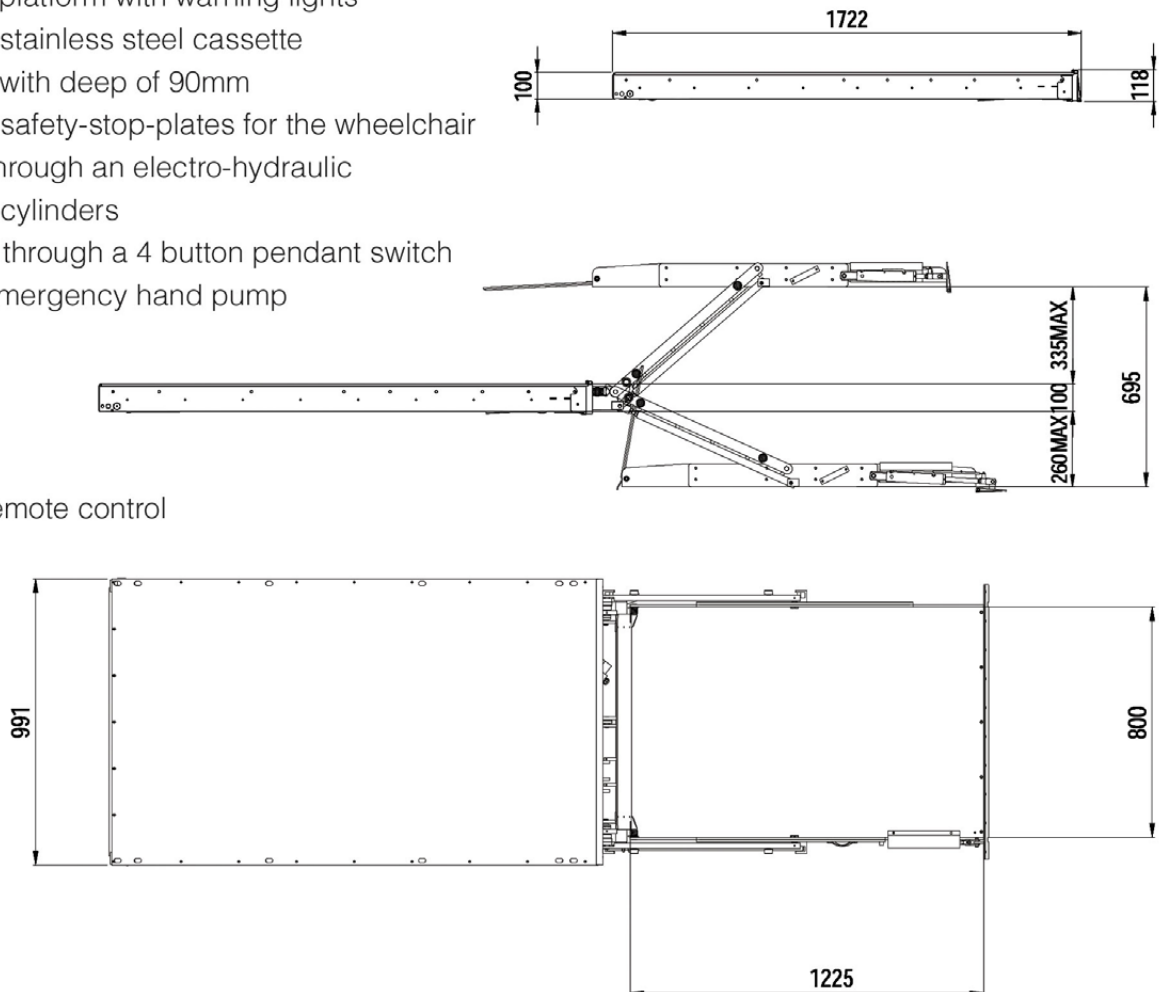

F 900

UNDERFLOOR LIFT

Electromagnetic Compatibility

F 900 is a retractable, completely automatic underfloor lift made in stainless steel and aluminum to be fixed in the side of the vehicle. Thanks to the extremely slim dimensions of the cassette, **F 900** can be mounted on a wide range of vehicles for people transportation.

- Aluminum platform with warning lights
- Protection stainless steel cassette watertight with deep of 90mm
- Automatic safety-stop-plates for the wheelchair
- Powered through an electro-hydraulic unit and 2 cylinders
- Controlled through a 4 button pendant switch
- Auxiliary emergency hand pump

OPTIONAL

- Wireless remote control

F 900 Technical specifications

Loading capacity 300 kg
 Own weight 140 kg
 Electrical system 12-24 Volt
 Max. pressure 180 Bar
 Platform dimension 1225 x 800 mm
 Max. floor height 695 mm
 Emergency auxiliary manual pump