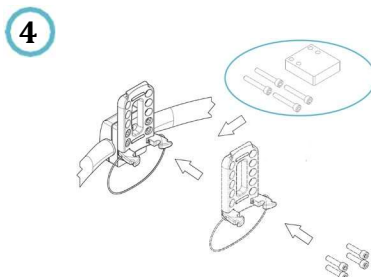

How to bend the staves?

1 Press

2 Press to bend the stave. Maximum excursion 3 cm.

3 heights
3 sizes
2 depths

18 models

Adjustable clamp for rigid frame wheelchairs

Features:

- 1 height adjustment
- 2 rotation adjustment
- 3 depth adjustment
- 4 tube diameter: 19-22-25mm
- 5 easy unhook
- 6 safety rubber band

Adjustable clamp for folding wheelchairs

Features:

- ① rigidizer bar to specify:
M: 36 - 41 cm L: 41 - 46 cm
- ② hose clamp: 19-21 / 22-25 mm
- ③ height adjustment
- ④ depth adjustment
- ⑤ rotation adjustment
- ⑥ easy unhook
- ⑦ safety rubber band