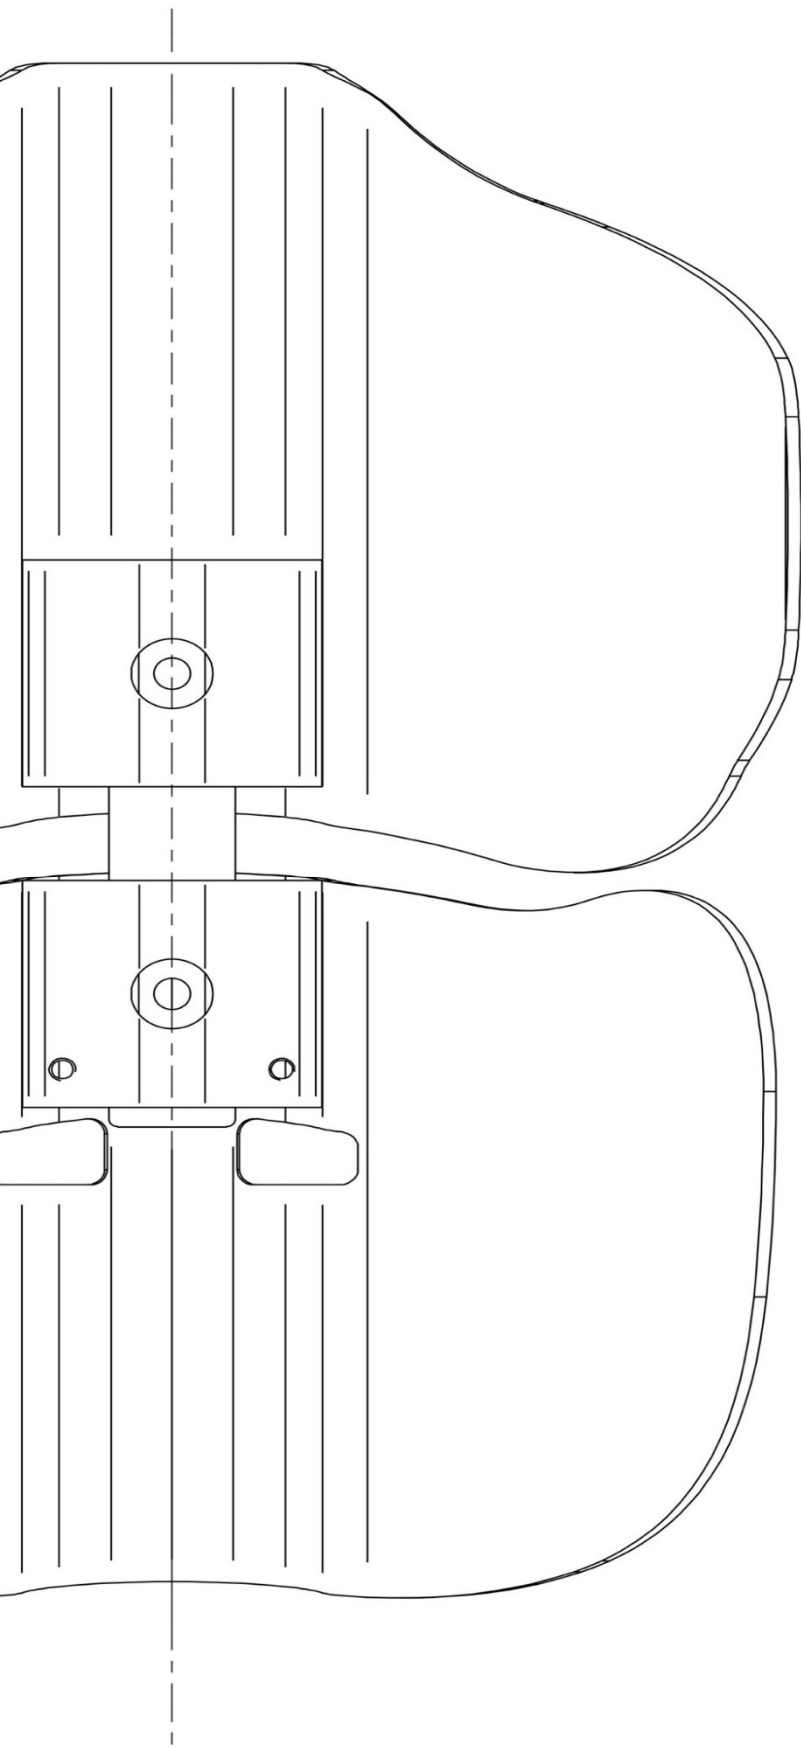

Questions?
Info?
Help?

Visit our website:
www.tartadesign.it

or contact us at:
info@tartadesign.it

Tarta by Orthosanit Diffusion

Registered Office:

Galleria Goito, 18, 19121

La Spezia, Italy

Headquarter:

Via Cotonificio, 56, Pesian di

Prato, 33037 (UD) Italy

www.tartadesign.it

info@tartadesign.it