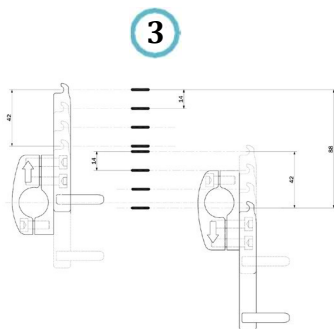

Height

▫ **LOW** ▫ **MID** ▫ **HIGH**

- **LOW** 27 cm
- **MID** 35 cm
- **HIGH** 43 cm

Size

▫ **M** ▫ **L** ▫ **XL** ▫

- **M** for wheelchairs from 35 to 40 cm
- **L** for wheelchairs from 38 to 43 cm
- **XL** for wheelchairs from 40 to 45 cm

Depth

STANDARD

5,5 cm

CONTOUR

9 cm

Aluminum is the most adaptable material to make each slide of the backrest suit the user's body!

Models

	STANDARD	CONTOUR
LOW M-L-XL		
MID M-L-XL		
HIGH M-L-XL		

How to bend the staves?

1 Press

2 Press to bend the stave. Maximum excursion 3 cm.

3 heights
3 sizes
2 depths

18 models

Adjustable clamp for rigid frame wheelchairs

Features:

- 1 height adjustment
- 2 rotation adjustment
- 3 depth adjustment
- 4 tube diameter: 19-22-25mm
- 5 easy unhook
- 6 safety rubber band

Adjustable clamp for folding wheelchairs

Features:

- ① rigidizer bar to specify:
M: 36 - 41 cm L: 41 - 46 cm
- ② hose clamp: 19-21 / 22-25 mm
- ③ height adjustment
- ④ depth adjustment
- ⑤ rotation adjustment
- ⑥ easy unhook
- ⑦ safety rubber band