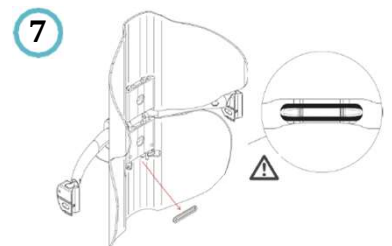

How to bend the staves?

1 Press

2 Press to bend the stave. Maximum excursion 3 cm.

3 heights
3 sizes
2 depths

18 models

Adjustable clamp for rigid frame wheelchairs

Features:

- 1 height adjustment
- 2 rotation adjustment
- 3 depth adjustment
- 4 tube diameter: 19-22-25mm
- 5 easy unhook
- 6 safety rubber band

Adjustable clamp for folding wheelchairs

Features:

- ① rigidizer bar to specify:
M: 36 - 41 cm L: 41 - 46 cm
- ② hose clamp: 19-21 / 22-25 mm
- ③ height adjustment
- ④ depth adjustment
- ⑤ rotation adjustment
- ⑥ easy unhook
- ⑦ safety rubber band