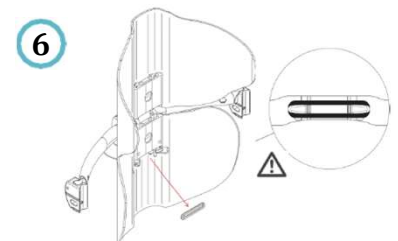

How to bend the staves?

1 Press

2 Press to bend the stave. Maximum excursion 3 cm.

3 heights
3 sizes
2 depths

18 models

Adjustable clamp for rigid frame wheelchairs

Features:

- 1 height adjustment
- 2 rotation adjustment
- 3 depth adjustment
- 4 tube diameter: 19-22-25mm
- 5 easy unhook
- 6 safety rubber band

Adjustable clamp for folding wheelchairs

Features:

- ① rigidizer bar to specify:
M: 36 - 41 cm L: 41 - 46 cm
- ② hose clamp: 19-21 / 22-25 mm
- ③ height adjustment
- ④ depth adjustment
- ⑤ rotation adjustment
- ⑥ easy unhook
- ⑦ safety rubber band