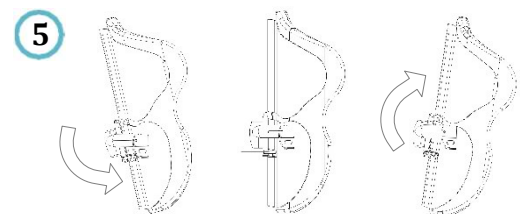

Height

▫ **LOW** ▫ **MID** ▫ **HIGH**

- **LOW** 27 cm
- **MID** 35 cm
- **HIGH** 43 cm

Size

▫ **M** ▫ **L** ▫ **XL** ▫

- **M** for wheelchairs from 35 to 40 cm
- **L** for wheelchairs from 38 to 43 cm
- **XL** for wheelchairs from 40 to 45 cm

Depth

STANDARD

5,5 cm

CONTOUR

9 cm

Aluminum is the most adaptable material to make each slide of the backrest suit the user's body!

Models

	STANDARD	CONTOUR
LOW M-L-XL		
MID M-L-XL		
HIGH M-L-XL		

How to bend the staves?

1 Press

2 Press to bend the stave. Maximum excursion 3 cm.

3 heights
3 sizes
2 depths

18 models

Adjustable clamp for rigid frame wheelchairs

Features:

- 1 height adjustment
- 2 rotation adjustment
- 3 depth adjustment
- 4 tube diameter: 19-22-25mm
- 5 easy unhook
- 6 safety rubber band

Adjustable clamp for folding wheelchairs

Features:

- ① rigidizer bar to specify:
M: 36 - 41 cm L: 41 - 46 cm
- ② hose clamp: 19-21 / 22-25 mm
- ③ height adjustment
- ④ depth adjustment
- ⑤ rotation adjustment
- ⑥ easy unhook
- ⑦ safety rubber band