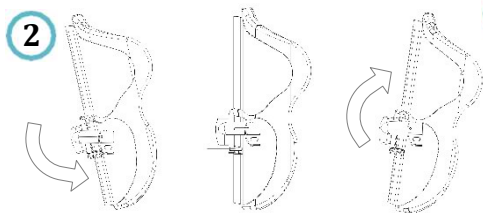

Height

▫ **LOW** ▫ **MID** ▫ **HIGH**

- **LOW** 27 cm
- **MID** 35 cm
- **HIGH** 43 cm

Size

▫ **M** ▫ **L** ▫ **XL** ▫

- **M** for wheelchairs from 35 to 40 cm
- **L** for wheelchairs from 38 to 43 cm
- **XL** for wheelchairs from 40 to 45 cm

Depth

STANDARD

5,5 cm

CONTOUR

9 cm

Aluminum is the most adaptable material to make each slide of the backrest suit the user's body!

Models

	STANDARD	CONTOUR
LOW M-L-XL		
MID M-L-XL		
HIGH M-L-XL		

How to bend the staves?

1 Press

2 Press to bend the stave. Maximum excursion 3 cm.

3 heights
3 sizes
2 depths

18 models

Adjustable clamp for rigid frame wheelchairs

Features:

- 1 height adjustment
- 2 rotation adjustment
- 3 depth adjustment
- 4 tube diameter: 19-22-25mm
- 5 easy unhook
- 6 safety rubber band

Adjustable clamp for folding wheelchairs

Features:

- ① rigidizer bar to specify:
M: 36 - 41 cm L: 41 - 46 cm
- ② hose clamp: 19-21 / 22-25 mm
- ③ height adjustment
- ④ depth adjustment
- ⑤ rotation adjustment
- ⑥ easy unhook
- ⑦ safety rubber band