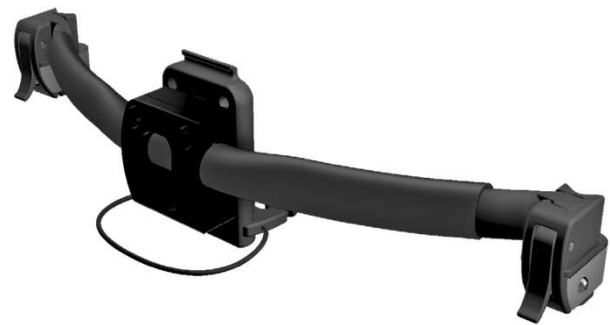

Depth

STANDARD

5,5 cm

CONTOUR

9 cm

Aluminum is the most adaptable material to make each slide of the backrest suit the user's body!

Models

	STANDARD	CONTOUR
LOW M-L-XL		
MID M-L-XL		
HIGH M-L-XL		

How to bend the staves?

1 Press

2 Press to bend the stave. Maximum excursion 3 cm.

3 heights
3 sizes
2 depths

18 models

Adjustable clamp for rigid frame wheelchairs

Features:

- 1 height adjustment
- 2 rotation adjustment
- 3 depth adjustment
- 4 tube diameter: 19-22-25mm
- 5 easy unhook
- 6 safety rubber band

Adjustable clamp for folding wheelchairs

Features:

- ① rigidizer bar to specify:
M: 36 - 41 cm L: 41 - 46 cm
- ② hose clamp: 19-21 / 22-25 mm
- ③ height adjustment
- ④ depth adjustment
- ⑤ rotation adjustment
- ⑥ easy unhook
- ⑦ safety rubber band

Balance points

on the rigidizer bar to simplify the balance of the clamp for folding wheelchairs.

2 rubber tubes (internal diameter 22mm)
easy adaptable to every wheelchair **to protect the backrest.**

Highly breathable pads