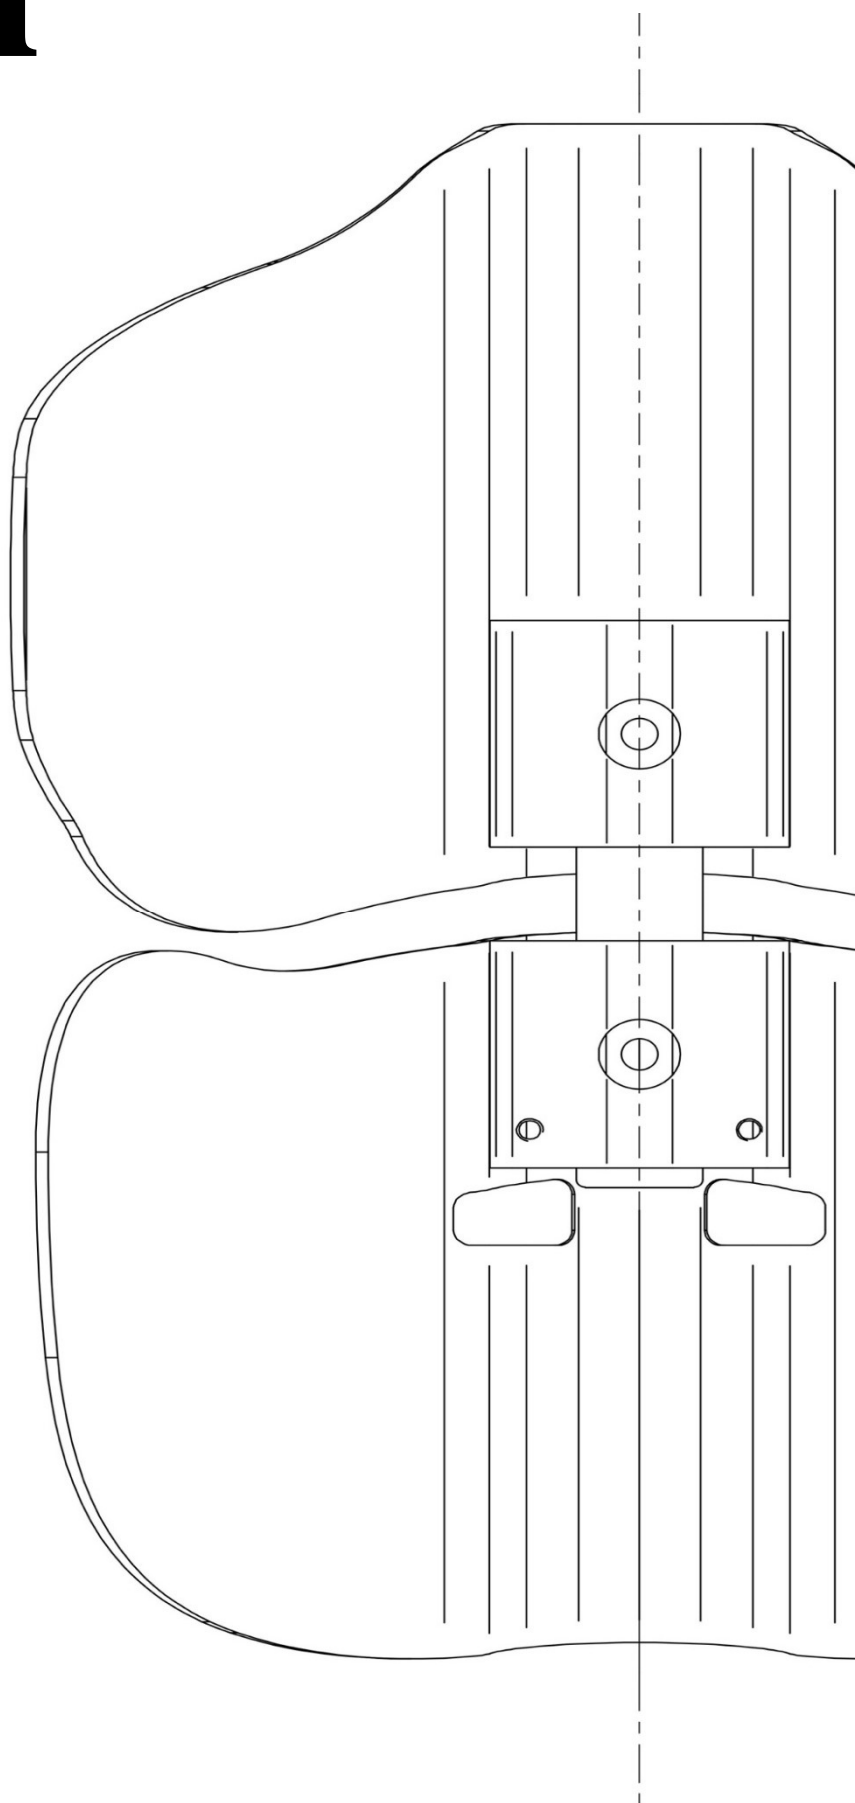

BOOST

Technical sheet

English

Download
the Guide
at:

www.tartadesign.it

TARTA®
by Orthosanit Diffusion