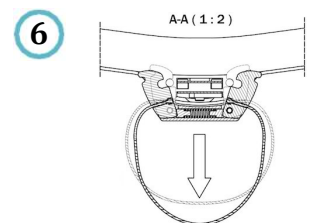

Height

▫ **LOW** ▫ **MID** ▫ **HIGH**

- **LOW** 27 cm
- **MID** 35 cm
- **HIGH** 43 cm

Size

▫ **M** ▫ **L** ▫ **XL** ▫

- **M** for wheelchairs from 35 to 40 cm
- **L** for wheelchairs from 38 to 43 cm
- **XL** for wheelchairs from 40 to 45 cm

How to bend the staves?

1 Press

2 Press to bend the stave. Maximum excursion 3 cm.

3 heights
3 sizes
2 depths

18 models

Adjustable clamp for rigid frame wheelchairs

Features:

- 1 height adjustment
- 2 rotation adjustment
- 3 depth adjustment
- 4 tube diameter: 19-22-25mm
- 5 easy unhook
- 6 safety rubber band

Adjustable clamp for folding wheelchairs

Features:

- ① rigidizer bar to specify:
M: 36 - 41 cm L: 41 - 46 cm
- ② hose clamp: 19-21 / 22-25 mm
- ③ height adjustment
- ④ depth adjustment
- ⑤ rotation adjustment
- ⑥ easy unhook
- ⑦ safety rubber band