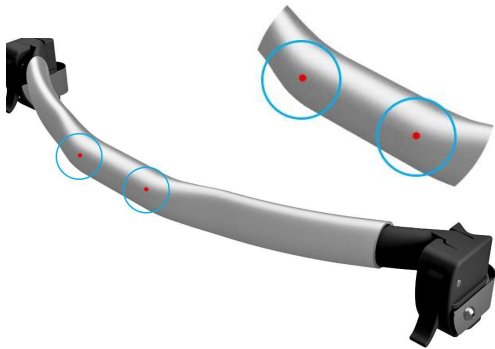

Depth

STANDARD

5,5 cm

CONTOUR

9 cm

Aluminum is the most adaptable material to make each slide of the backrest suit the user's body!

Models

	STANDARD	CONTOUR
LOW M-L-XL		
MID M-L-XL		
HIGH M-L-XL		

How to bend the staves?

1 Press

2 Press to bend the stave. Maximum excursion 3 cm.

3 heights
3 sizes
2 depths

18 models

Adjustable clamp for rigid frame wheelchairs

Features:

- 1 height adjustment
- 2 rotation adjustment
- 3 depth adjustment
- 4 tube diameter: 19-22-25mm
- 5 easy unhook
- 6 safety rubber band

Adjustable clamp for folding wheelchairs

Features:

- ① rigidizer bar to specify:
M: 36 - 41 cm L: 41 - 46 cm
- ② hose clamp: 19-21 / 22-25 mm
- ③ height adjustment
- ④ depth adjustment
- ⑤ rotation adjustment
- ⑥ easy unhook
- ⑦ safety rubber band

Balance points

on the rigidizer bar to simplify the balance of the clamp for folding wheelchairs.

2 rubber tubes (internal diameter 22mm)
easy adaptable to every wheelchair **to protect the backrest.**

Highly breathable pads