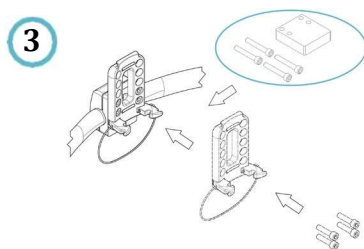

How to bend the staves?

1 Press

2 Press to bend the stave. Maximum excursion 3 cm.

3 heights
3 sizes
2 depths

18 models

Adjustable clamp for rigid frame wheelchairs

Features:

- 1 height adjustment
- 2 rotation adjustment
- 3 depth adjustment
- 4 tube diameter: 19-22-25mm
- 5 easy unhook
- 6 safety rubber band

Adjustable clamp for folding wheelchairs

Features:

- ① rigidizer bar to specify:
M: 36 - 41 cm L: 41 - 46 cm
- ② hose clamp: 19-21 / 22-25 mm
- ③ height adjustment
- ④ depth adjustment
- ⑤ rotation adjustment
- ⑥ easy unhook
- ⑦ safety rubber band