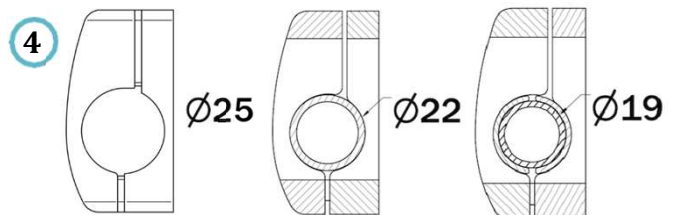

Height

▫ **LOW** ▫ **MID** ▫ **HIGH**

- **LOW** 27 cm
- **MID** 35 cm
- **HIGH** 43 cm

Size

▫ **M** ▫ **L** ▫ **XL** ▫

- **M** for wheelchairs from 35 to 40 cm
- **L** for wheelchairs from 38 to 43 cm
- **XL** for wheelchairs from 40 to 45 cm

Depth

STANDARD

5,5 cm

CONTOUR

9 cm

Aluminum is the most adaptable material to make each slide of the backrest suit the user's body!

Models

	STANDARD	CONTOUR
LOW M-L-XL		
MID M-L-XL		
HIGH M-L-XL		

How to bend the staves?

1 Press

2 Press to bend the stave. Maximum excursion 3 cm.

3 heights
3 sizes
2 depths

18 models

Adjustable clamp for rigid frame wheelchairs

Features:

- 1 height adjustment
- 2 rotation adjustment
- 3 depth adjustment
- 4 tube diameter: 19-22-25mm
- 5 easy unhook
- 6 safety rubber band

Adjustable clamp for folding wheelchairs

Features:

- ① rigidizer bar to specify:
M: 36 - 41 cm L: 41 - 46 cm
- ② hose clamp: 19-21 / 22-25 mm
- ③ height adjustment
- ④ depth adjustment
- ⑤ rotation adjustment
- ⑥ easy unhook
- ⑦ safety rubber band