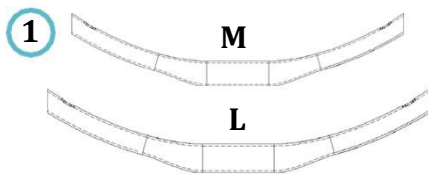

Height

▫ **LOW** ▫ **MID** ▫ **HIGH**

- **LOW** 27 cm
- **MID** 35 cm
- **HIGH** 43 cm

Size

▫ **M** ▫ **L** ▫ **XL** ▫

- **M** for wheelchairs from 35 to 40 cm
- **L** for wheelchairs from 38 to 43 cm
- **XL** for wheelchairs from 40 to 45 cm

Depth

STANDARD

5,5 cm

CONTOUR

9 cm

Aluminum is the most adaptable material to make each slide of the backrest suit the user's body!

Models

	STANDARD	CONTOUR
LOW M-L-XL		
MID M-L-XL		
HIGH M-L-XL		

How to bend the staves?

1 Press

2 Press to bend the stave. Maximum excursion 3 cm.

3 heights
3 sizes
2 depths

18 models

Adjustable clamp for rigid frame wheelchairs

Features:

- 1 height adjustment
- 2 rotation adjustment
- 3 depth adjustment
- 4 tube diameter: 19-22-25mm
- 5 easy unhook
- 6 safety rubber band

Adjustable clamp for folding wheelchairs

Features:

- ① rigidizer bar to specify:
M: 36 - 41 cm L: 41 - 46 cm
- ② hose clamp: 19-21 / 22-25 mm
- ③ height adjustment
- ④ depth adjustment
- ⑤ rotation adjustment
- ⑥ easy unhook
- ⑦ safety rubber band