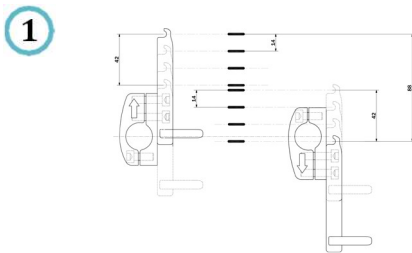

Height

▫ **LOW** ▫ **MID** ▫ **HIGH**

- **LOW** 27 cm
- **MID** 35 cm
- **HIGH** 43 cm

Size

▫ **M** ▫ **L** ▫ **XL** ▫

- **M** for wheelchairs from 35 to 40 cm
- **L** for wheelchairs from 38 to 43 cm
- **XL** for wheelchairs from 40 to 45 cm

Depth

STANDARD

5,5 cm

CONTOUR

9 cm

Aluminum is the most adaptable material to make each slide of the backrest suit the user's body!

Models

	STANDARD	CONTOUR
LOW M-L-XL		
MID M-L-XL		
HIGH M-L-XL		

How to bend the staves?

1 Press

2 Press to bend the stave. Maximum excursion 3 cm.

3 heights
3 sizes
2 depths

18 models

Adjustable clamp for rigid frame wheelchairs

Features:

- 1 height adjustment
- 2 rotation adjustment
- 3 depth adjustment
- 4 tube diameter: 19-22-25mm
- 5 easy unhook
- 6 safety rubber band

Adjustable clamp for folding wheelchairs

Features:

- ① rigidizer bar to specify:
M: 36 - 41 cm L: 41 - 46 cm
- ② hose clamp: 19-21 / 22-25 mm
- ③ height adjustment
- ④ depth adjustment
- ⑤ rotation adjustment
- ⑥ easy unhook
- ⑦ safety rubber band