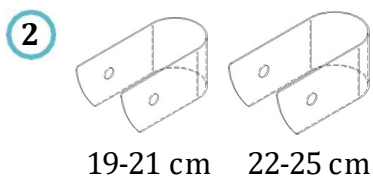

Height

▫ **LOW** ▫ **MID** ▫ **HIGH**

- **LOW** 27 cm
- **MID** 35 cm
- **HIGH** 43 cm

Size

▫ **M** ▫ **L** ▫ **XL** ▫

- **M** for wheelchairs from 35 to 40 cm
- **L** for wheelchairs from 38 to 43 cm
- **XL** for wheelchairs from 40 to 45 cm

Depth

STANDARD

5,5 cm

CONTOUR

9 cm

Aluminum is the most adaptable material to make each slide of the backrest suit the user's body!

Models

	STANDARD	CONTOUR
LOW M-L-XL		
MID M-L-XL		
HIGH M-L-XL		

How to bend the staves?

1 Press

2 Press to bend the stave. Maximum excursion 3 cm.

3 heights
3 sizes
2 depths

18 models

Adjustable clamp for rigid frame wheelchairs

Features:

- 1 height adjustment
- 2 rotation adjustment
- 3 depth adjustment
- 4 tube diameter: 19-22-25mm
- 5 easy unhook
- 6 safety rubber band

Adjustable clamp for folding wheelchairs

Features:

- ① rigidizer bar to specify:
M: 36 - 41 cm L: 41 - 46 cm
- ② hose clamp: 19-21 / 22-25 mm
- ③ height adjustment
- ④ depth adjustment
- ⑤ rotation adjustment
- ⑥ easy unhook
- ⑦ safety rubber band