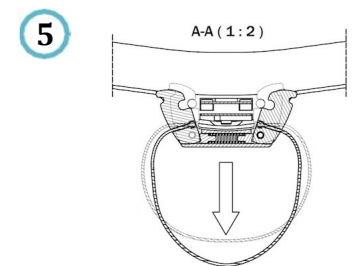

Height

▫ **LOW** ▫ **MID** ▫ **HIGH**

- **LOW** 27 cm
- **MID** 35 cm
- **HIGH** 43 cm

Size

▫ **M** ▫ **L** ▫ **XL** ▫

- **M** for wheelchairs from 35 to 40 cm
- **L** for wheelchairs from 38 to 43 cm
- **XL** for wheelchairs from 40 to 45 cm

Depth

STANDARD

5,5 cm

CONTOUR

9 cm

Aluminum is the most adaptable material to make each slide of the backrest suit the user's body!

Models

	STANDARD	CONTOUR
LOW M-L-XL		
MID M-L-XL		
HIGH M-L-XL		

How to bend the staves?

1 Press

2 Press to bend the stave. Maximum excursion 3 cm.

3 heights
3 sizes
2 depths

18 models

Adjustable clamp for rigid frame wheelchairs

Features:

- 1 height adjustment
- 2 rotation adjustment
- 3 depth adjustment
- 4 tube diameter: 19-22-25mm
- 5 easy unhook
- 6 safety rubber band

Adjustable clamp for folding wheelchairs

Features:

- ① rigidizer bar to specify:
M: 36 - 41 cm L: 41 - 46 cm
- ② hose clamp: 19-21 / 22-25 mm
- ③ height adjustment
- ④ depth adjustment
- ⑤ rotation adjustment
- ⑥ easy unhook
- ⑦ safety rubber band