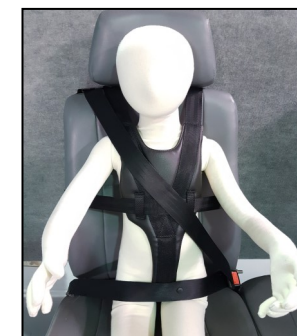

REQUIREMENTS It is a requirement to keep a **current** Doctor's Certificate in your vehicle when this Harness is in use in the vehicle