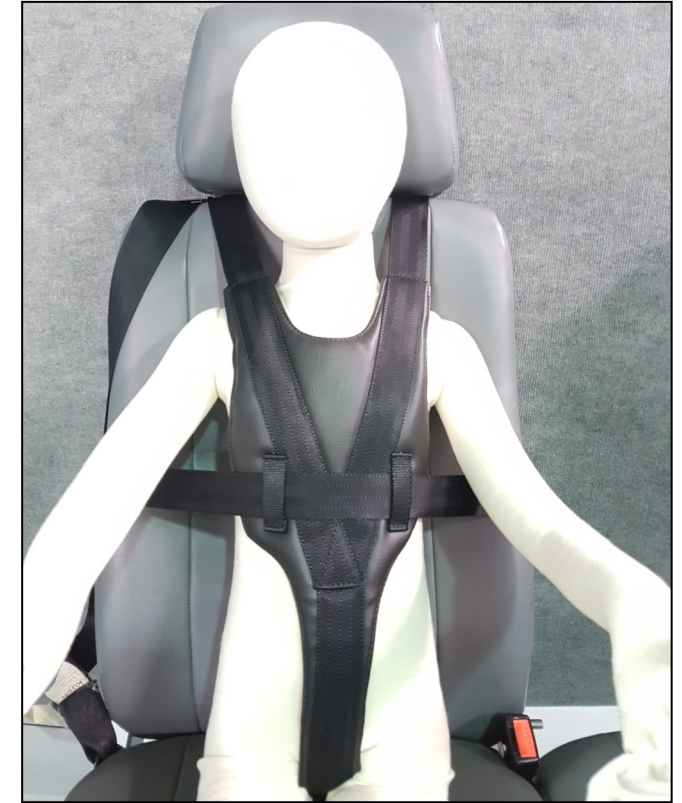

POSTURAL AND BEHAVIOURAL HARNESSSES

CARFIX BUS SEAT HARNESS

POSTURAL AND BEHAVIOURAL HARNESSSES

CARFIX BUS SEAT HARNESS

The **Carfix Bus Seat Harness** is a behavioural and postural harness for those with limited upper body strength and support.

What is the function of **Carfix Bus Seat Harness** ?

The Bus Harness is used to ensure the occupant is in the correct position for the vehicles seatbelt to work correctly.

This product uses buckles behind the harness to secure it to the seating position, this means they are out of sight and the way of the occupant using the harness.

FEATURES

-  Universal behavioural and postural belt system that can be used in any seat
-  Quick and easy to install and transfer between vehicles
-  Can be opened with the included removal key
-  Machine washable at 40^oC

SPECIFICATIONS

-  **Carfix Bus Seat Harness DOES NOT** replace the vehicle safety belt
-  Materials used are the same that is used for making seatbelts in vehicles

The **Carfix Bus Seat Harness** is to be used in accordance with the vehicle's original seat and seatbelt; meaning it can be installed into a variety of vehicles without any modifications.