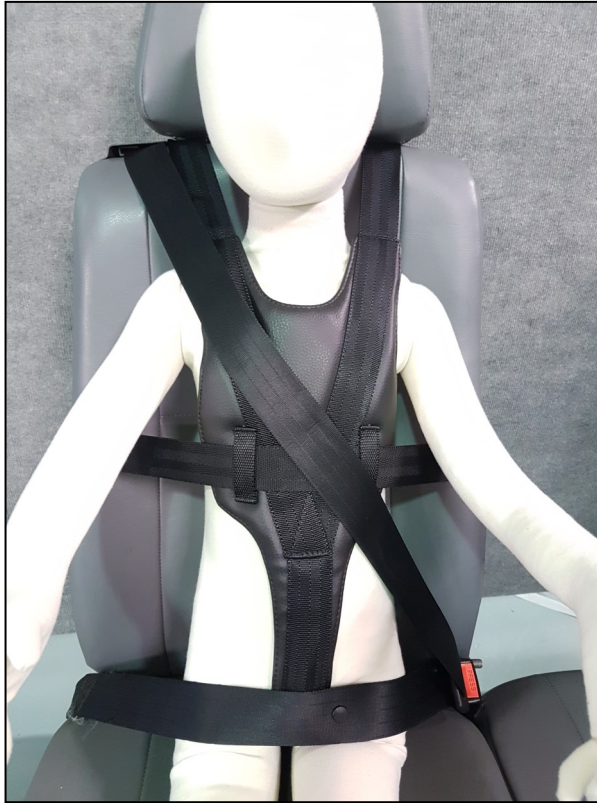

POSTURAL AND BEHAVIOURAL HARNESSSES

CARFIX BUS SEAT HARNESS

POSTURAL AND BEHAVIOURAL HARNESSSES

CARFIX BUS SEAT HARNESS

The **Carfix Bus Seat Harness** is a behavioural and postural harness for those with limited upper body strength and support.

What is the function of **Carfix Bus Seat Harness** ?

The Bus Harness is used to ensure the occupant is in the correct position for the vehicles seatbelt to work correctly.

This product uses buckles behind the harness to secure it to the seating position, this means they are out of sight and the way of the occupant using the harness.

FEATURES

-  Universal behavioural and postural belt system that can be used in any seat
-  Quick and easy to install and transfer between vehicles
-  Can be opened with the included removal key
-  Machine washable at 40^oC

SPECIFICATIONS

-  **Carfix Bus Seat Harness DOES NOT** replace the vehicle safety belt
-  Materials used are the same that is used for making seatbelts in vehicles

The **Carfix Bus Seat Harness** is to be used in accordance with the vehicle's original seat and seatbelt; meaning it can be installed into a variety of vehicles without any modifications.