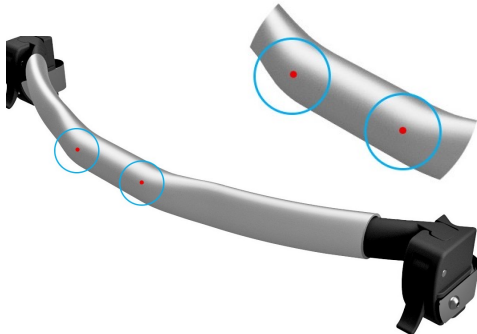

## Swing-Away Lateral support

By combining and adjusting the thoracic supports you can provide the right control and support to the user

# 10 models

By adding the  
lateral supports  
you can reach  
maximum  
customization

## Finishing

### Balance points

on the rigidizer bar to simplify the balance of the clamp for folding wheelchairs.

**2 rubber tubes** (internal diameter 22mm)  
easy adaptables to every wheelchair **to protect the backrest.**