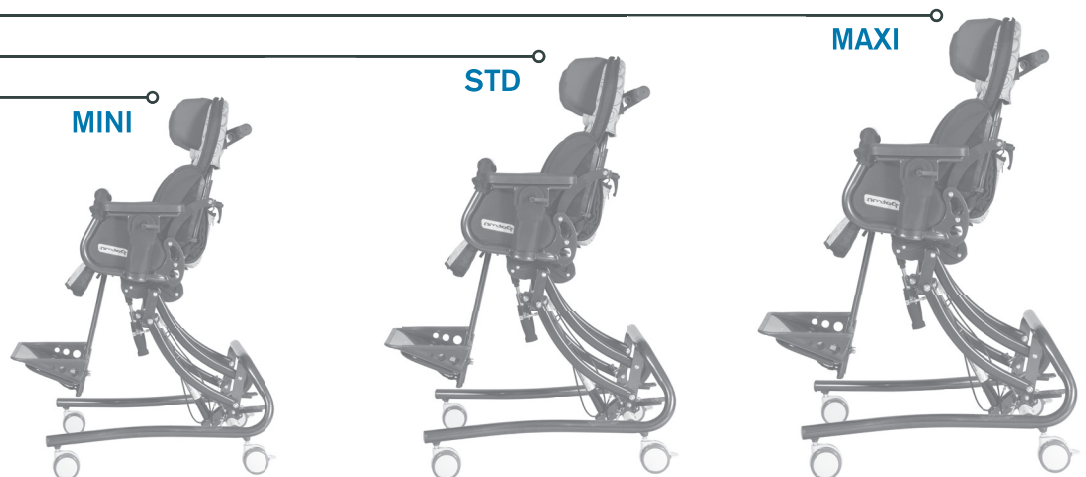

FROGGO

Multipurpose fully adjustable comfort seating system

Highly innovative seating system with MONOSLIDE seat design and gas-spring fully adjustable high-low base.

High-low adjustable

Fully adjustable

Size

DESIGN OPTIONS

FROGGO is highly innovative seating system for children with special needs, which require full positioning features as well as body support and stabilization in sitting for everyday activities (at home , at school, at rehabilitation centres ,). FROGGO seat is manufactured in 3 sizes. Full aluminium ALUX seat-unit is fully size adjustable, as well as fully position adjustable. Highly innovative seat MONOSLIDE design offers well approved flexible system for attaching and anchoring of fixation devices and positioning accessories (great variety of professional accessory available upon request). Seat shell is covered by fully detachable soft padded textile upholstery. High-low telescopic chassis enable great flexibility of seat unit positioning in different everyday situations (sitting, eating, resting, playing, ...) The correct usage of this product line should be consulted with a seating specialist. Products corresponds to the newest EC standards as well as hygienic, technical and safety requirements.

Standard equipment:

- height adjustable backrest, depth and width adjustment of the seat-base.
- detachable, height, position and angle adjustable armrests
- seat-unit with fully adjustable tilt-in-space function
- full backrest recline with lateral supports
- angle and height adjustable footrest, angle adjustable footplate
- telescopic gas-sprint high-low adjustment function
- front and rear castor wheels with brakes
- detachable seat grab bar, chassis push handle
- cover patterns and frame colours according to current